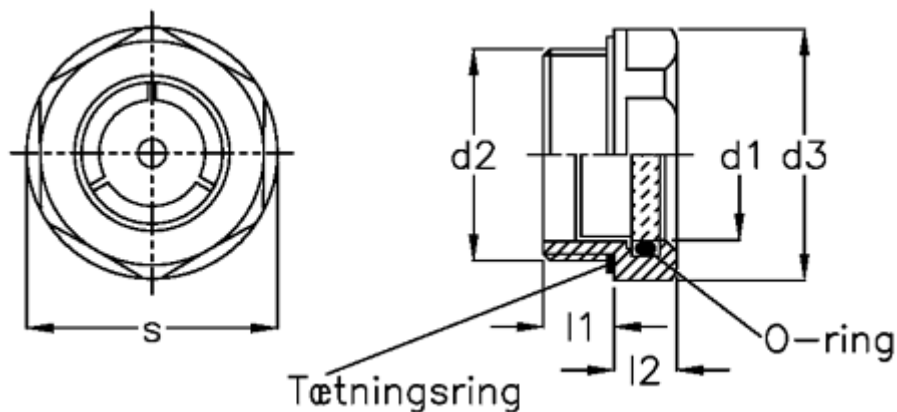

# Data Sheet

Article number: 2074332G112AS

Description: E+G Oil level sight glass GN 743-32-G1 1/2-AS

## Measures

d1	= 32
d2	= G1 1/2
d3	= 60
l1	= 13
l2	= 9
Max pressure	= -
Max vacuum mbar	= -
s	= 55